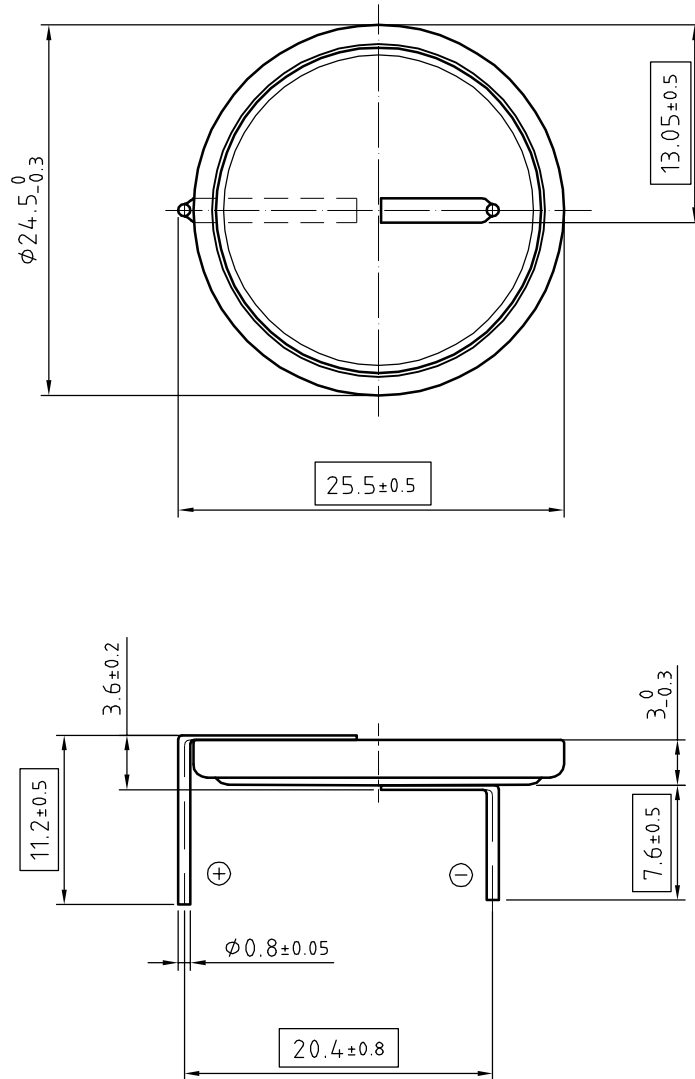

Art.-Number: 700360

- Samples can deviate in the execution from the serie.

Tab material: CuNi44
All dimensions in mm.

All framed values will be used for dimension checking !

The Products of Renata SA are neither designed nor authorized for use in certain areas of application of environment.
For further details we refer to our webpage www.renata.com/downloads/restriction_of_use

- Dimensions and tolerances can be specified only after the testing of the devices for the mass production definitely

Rev.	①	02.08.05	OSc	Rev.	○			Customer's Approval		
Rev.	②	01.11.14	PWu	Rev.	○			Date		
Rev.	③	26.08.19	PWu	Rev.	○			Signature		
Title:							Scale	Drawn	21.10.99	SRI
CR2430AH							2:1	Checked		
								Approved		