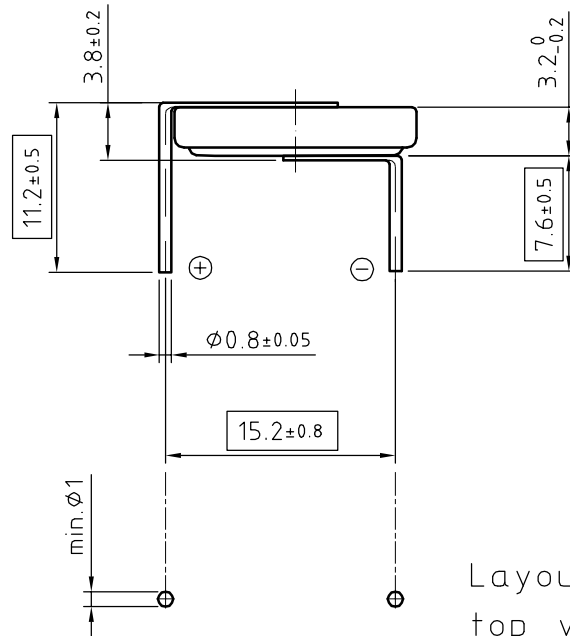

Art.-Number: 700534

- Samples can deviate in the execution from the serie.

Tab material: CuNi44
All dimensions in mm.

- Dimensions and tolerances can be specified only after the testing of the devices for the mass production definitely

Rev.	①	05.12.05	SRI	Rev.	④	26.08.19	PWU		Customer's Approval		
Rev.	②	19.03.08	SRI	Rev.	○				Date		
Rev.	③	01.11.14	PWU	Rev.	○				Signature		
Title:								Scale 2:1	Drawn	29.10.97	SRI
CR1632AH1									Checked		
									Approved		