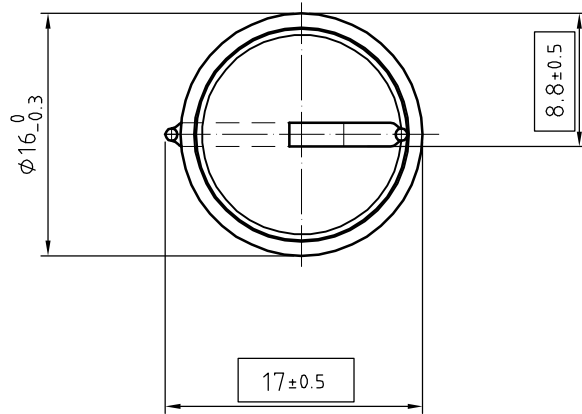

Art.-Number: 700534

- Samples can deviate in the execution from the serie.

Tab material: CuNi44
All dimensions in mm.

- Dimensions and tolerances can be specified only after the testing of the devices for the mass production definitely